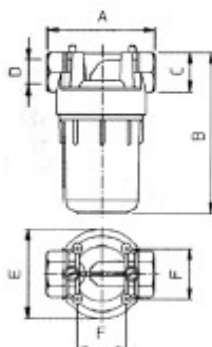

# Contenitori filtri

Stagon AG housings **OPAQUE** bodies. The 1/2", 3/4" or 1" ports are in **PLASTIC**, blue or black color heads are available

I filtri Stagon modello AG hanno il Vaso **OPACO**.

Le testate sono in blu, gli attacchi sono in PLASTICA di 1/2", 3/4" o 1"

## Dimensios Dimensioni

|          | 4-1/4"   | 5"           | 7"           | 9-3/4"        | 20"          |
|----------|--|--------------|--------------|---------------|--------------|
| <b>A</b> | 133mm (5,2")                                       | 133mm (5,2") | 133mm (5,2") | 133mm (5,2")  | 133mm (5,2") |
| <b>B</b> | 171mm (6,7")                                       | 188mm (7,4") | 245mm (9,6") | 310mm (12,2") | 583mm (23")  |
| <b>C</b> | 45mm (1,8")  | 45mm (1,8")  | 45mm (1,8")  | 45mm (1,8")   | 45mm (1,8")  |
| <b>D</b> | 1/2"GAS, 1/2"NPT, 3/4"GAS, 3/4"NPT, 1"GAS or 1"NPT |              |              |               |              |
| <b>E</b> | 106mm (4,2")                                       | 106mm (4,2") | 106mm (4,2") | 106mm (4,2")  | 106mm (4,2") |
| <b>F</b> | 58mm (2,3")  | 58mm (2,3")  | 58mm (2,3")  | 58mm (2,3")   | 58mm (2,3")  |

|          | 5"   | 7"           | 9-3/4"        | 20"           |
|----------|--|--------------|---------------|---------------|
| <b>A</b> | 144mm (5,7")                                 | 144mm (5,7") | 144mm (5,7")  | 144mm (5,7")  |
| <b>B</b> | 198mm (7,8")                                 | 255mm (10")  | 320mm (12,6") | 600mm (23,6") |
| <b>C</b> | 63mm (2,5")                                  | 63mm (2,5")  | 63mm (2,5")   | 63mm (2,5")   |
| <b>D</b> | 1-1/4"GAS, 1-1/4"NPT, 1-1/2"GAS or 1-1/2"NPT |              |               |               |
| <b>E</b> | 106mm (4,2")                                 | 106mm (4,2") | 106mm (4,2")  | 106mm (4,2")  |
| <b>F</b> | 58mm (2,3")                                  | 58mm (2,3")  | 58mm (2,3")   | 58mm (2,3")   |